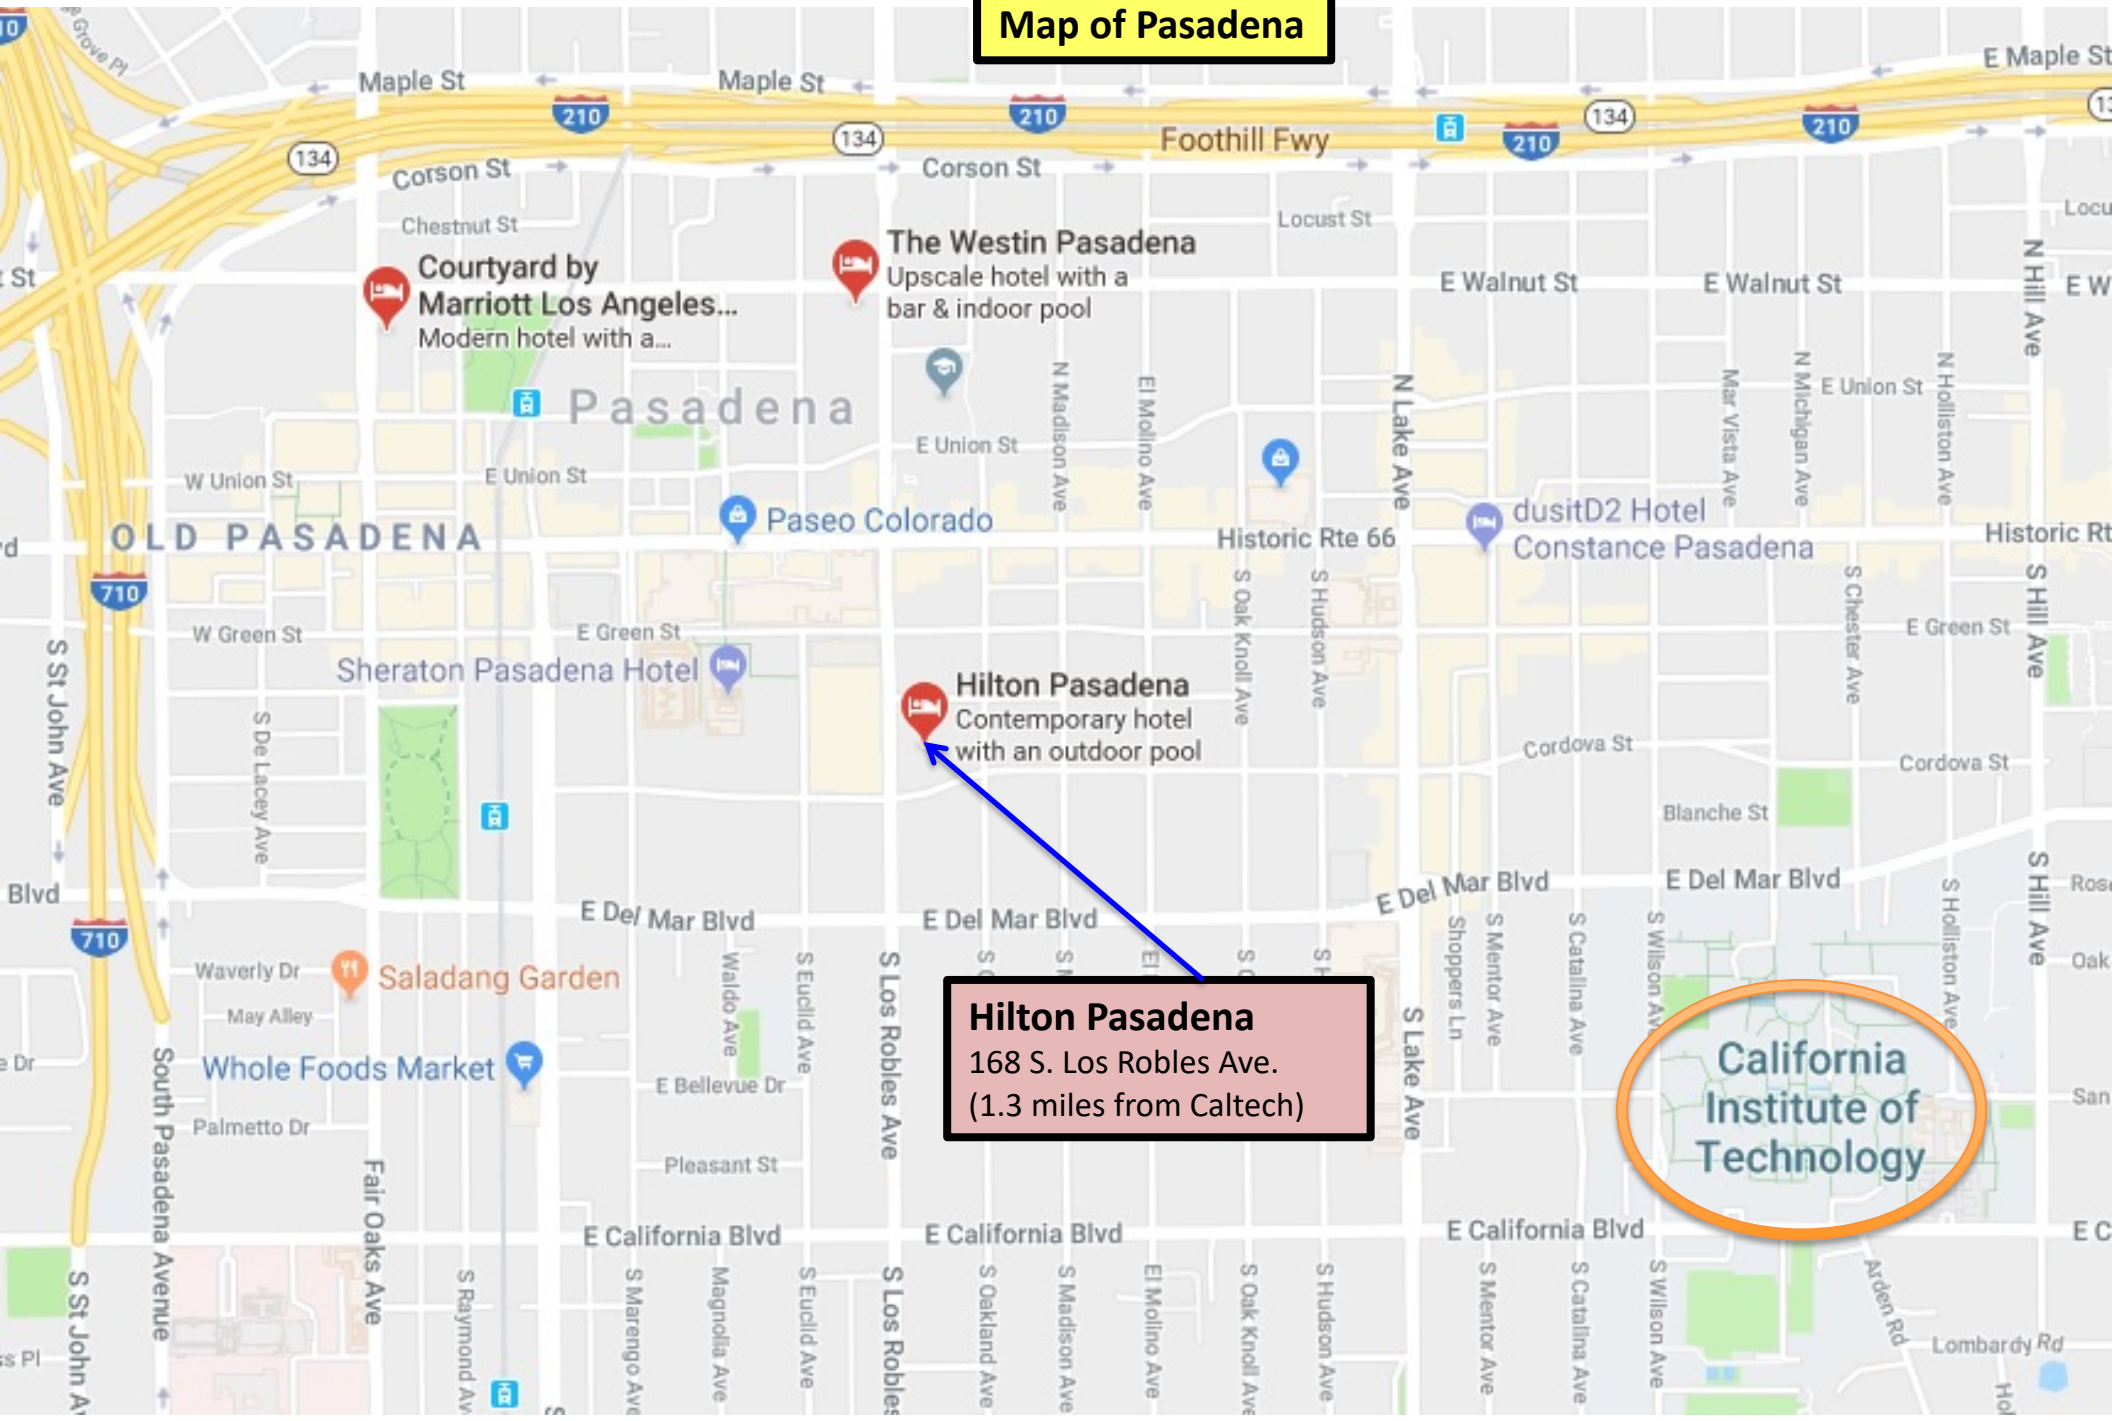

Map of Pasadena

Courtyard by Marriott Los Angeles...
Modern hotel with a...

The Westin Pasadena
Upscale hotel with a bar & indoor pool

Pasadena

Paseo Colorado

Sheraton Pasadena Hotel

Hilton Pasadena
Contemporary hotel with an outdoor pool

dusitD2 Hotel
Constance Pasadena

Saladang Garden

Whole Foods Market

Hilton Pasadena
168 S. Los Robles Ave.
(1.3 miles from Caltech)

California Institute of Technology