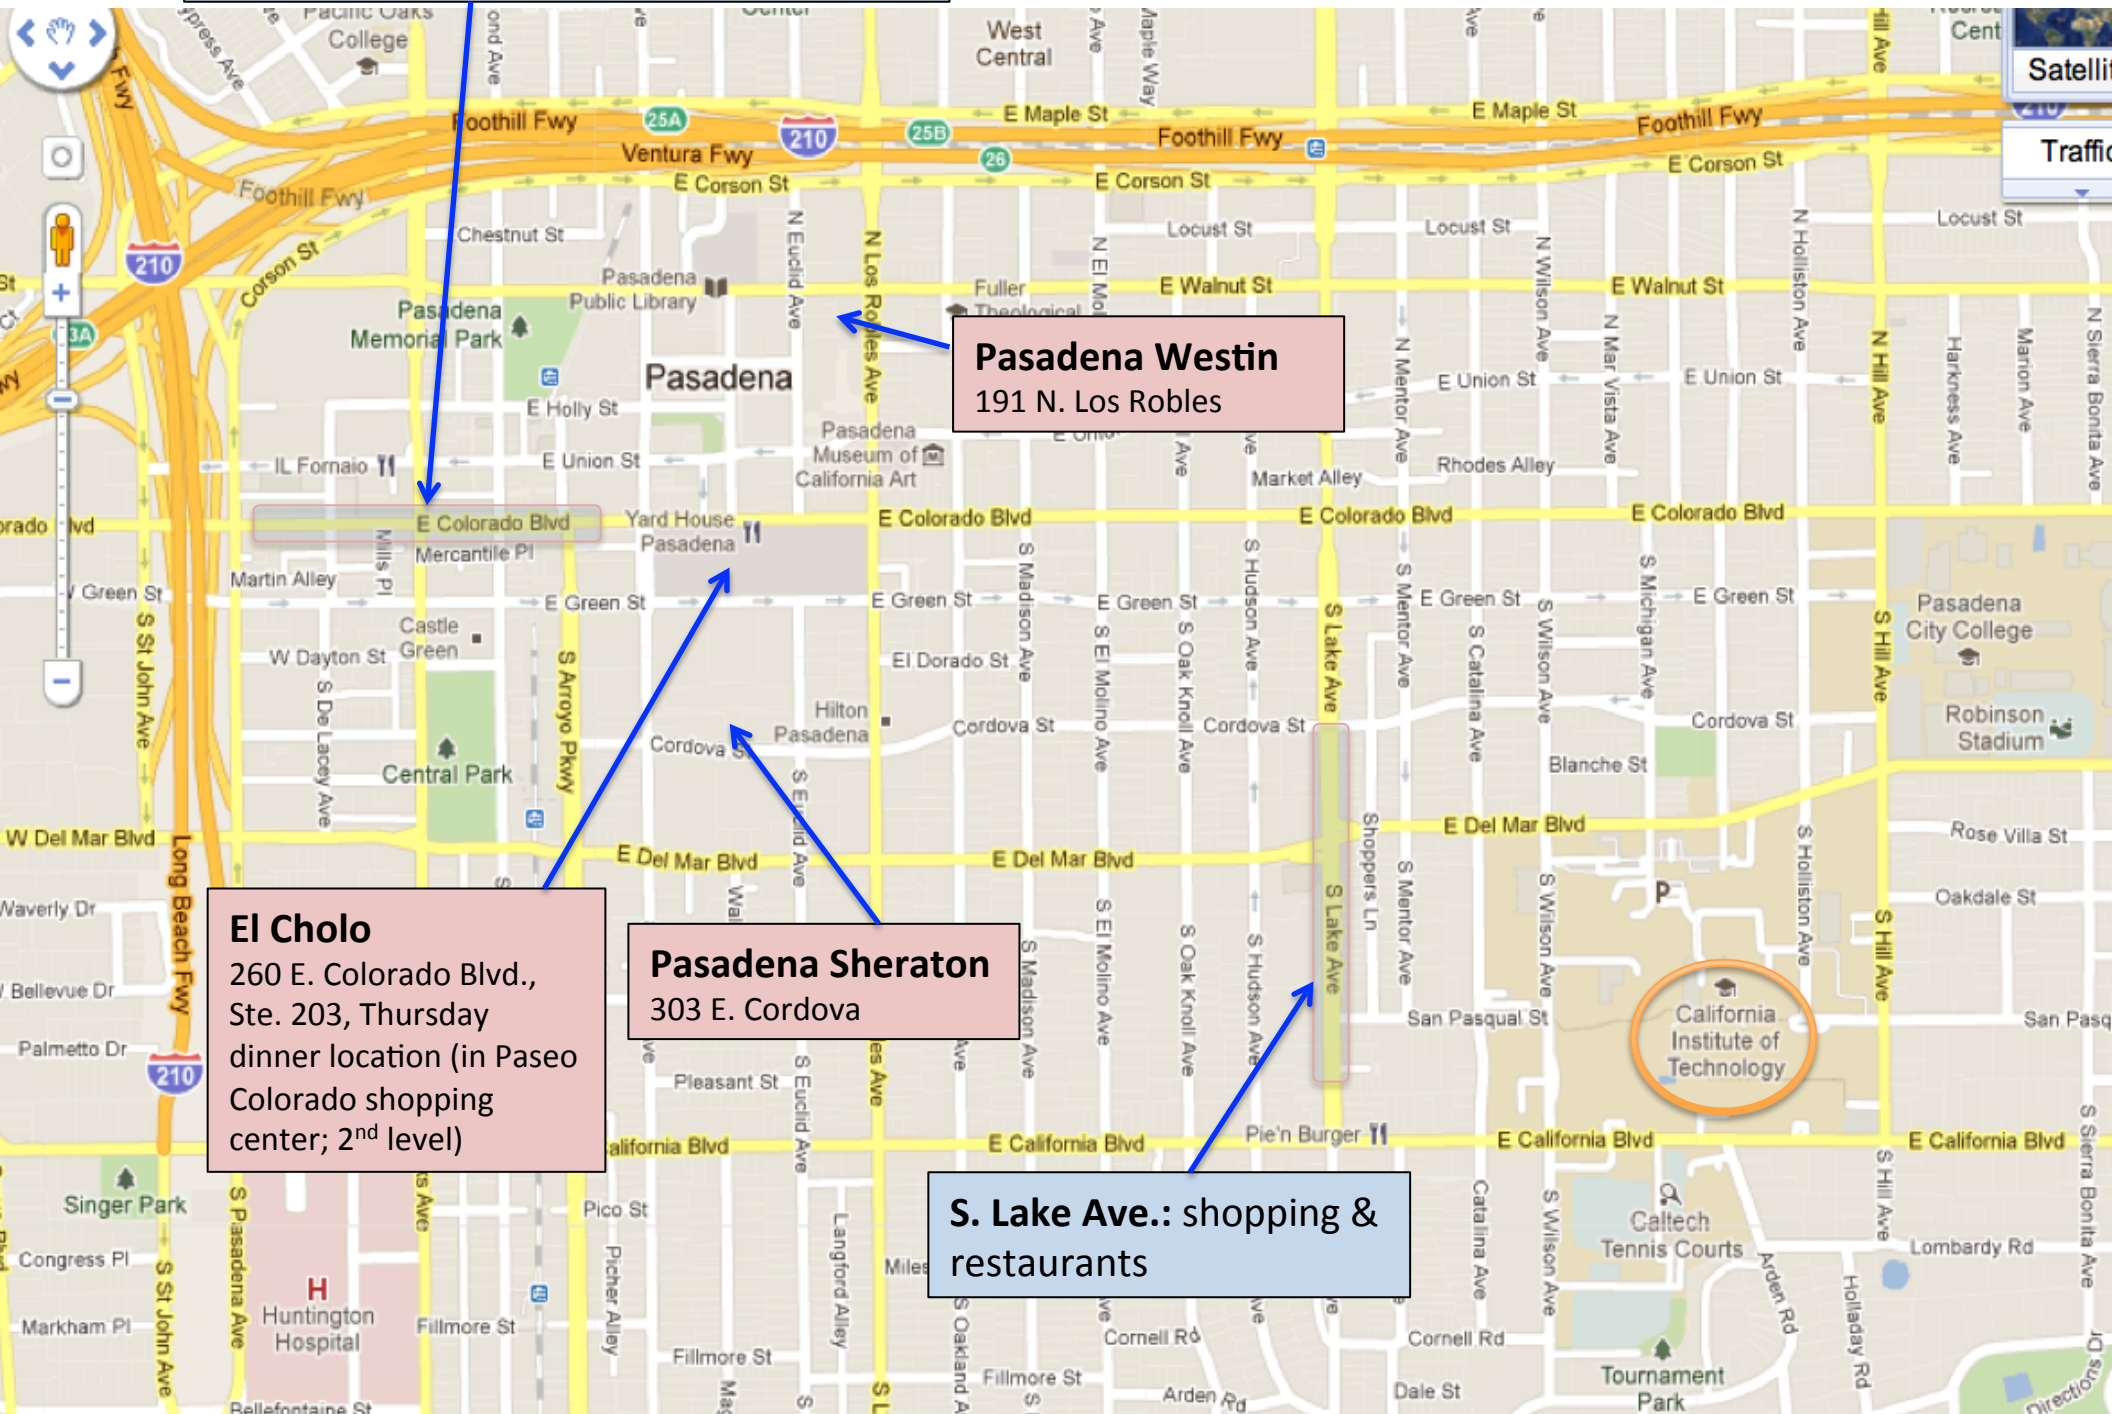

**Old Pasadena: shopping & restaurants**

**Large Scale Map of Pasadena**

**Pasadena Westin**  
191 N. Los Robles

**El Cholo**  
260 E. Colorado Blvd.,  
Ste. 203, Thursday  
dinner location (in Paseo  
Colorado shopping  
center; 2<sup>nd</sup> level)

**Pasadena Sheraton**  
303 E. Cordova

**S. Lake Ave.: shopping &  
restaurants**

California  
Institute of  
Technology