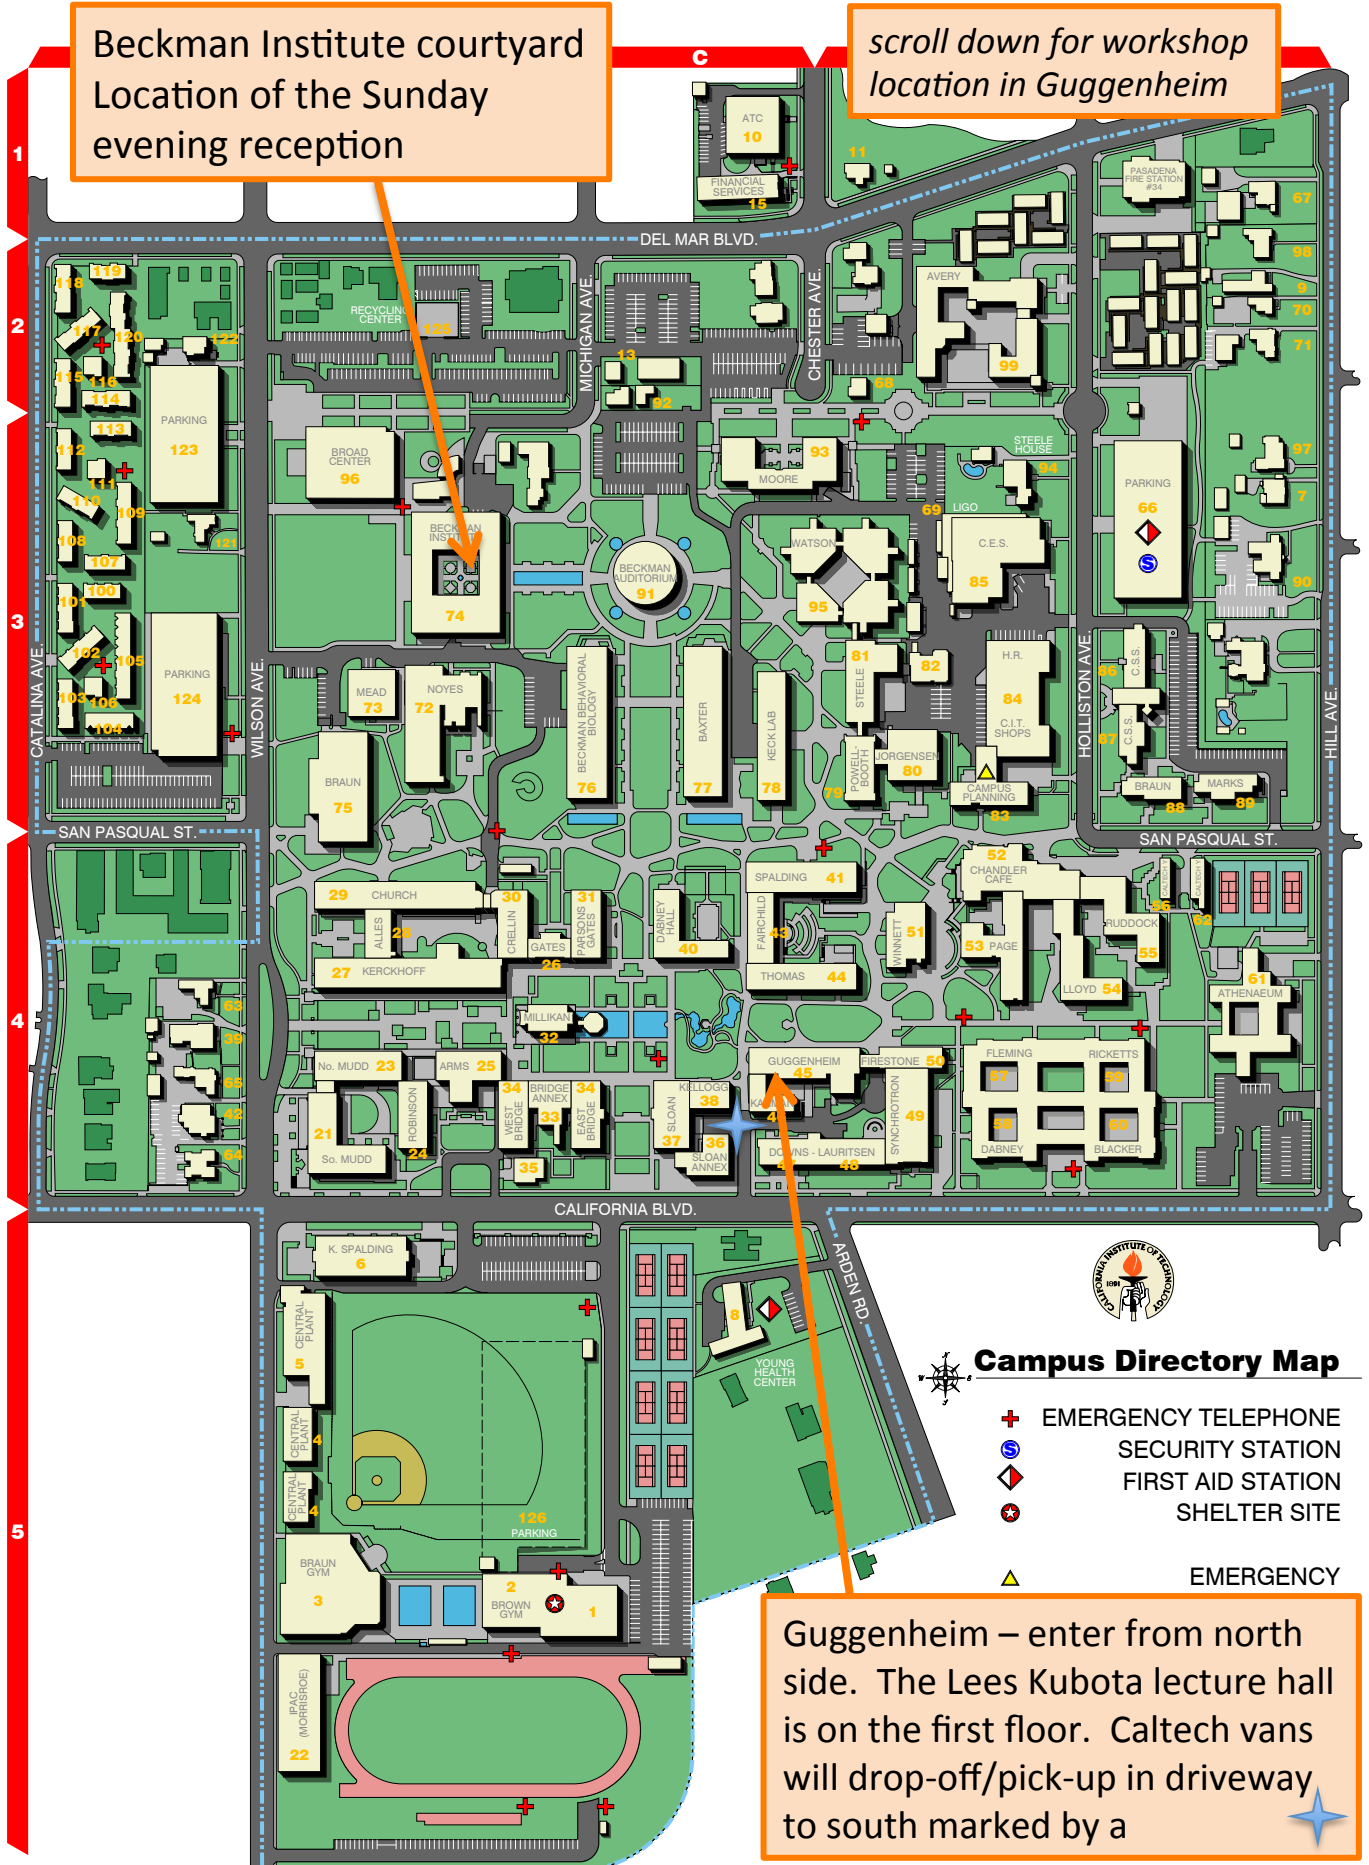

Beckman Institute courtyard  
Location of the Sunday evening reception

scroll down for workshop location in Guggenheim

Guggenheim – enter from north side. The Lees Kubota lecture hall is on the first floor. Caltech vans will drop-off/pick-up in driveway to south marked by a

**Campus Directory Map**

- + EMERGENCY TELEPHONE
- Ⓢ SECURITY STATION
- ◊ FIRST AID STATION
- ⊙ SHELTER SITE
- ▲ EMERGENCY