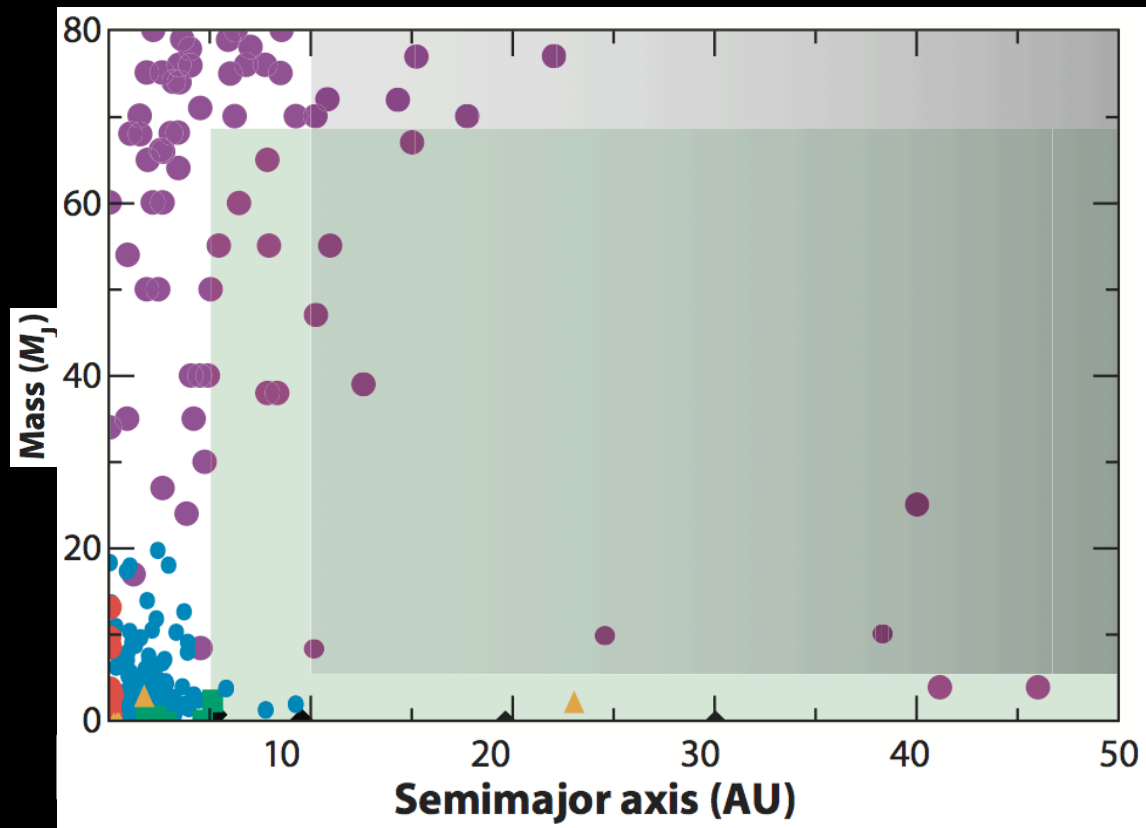

High Contrast Imaging at Palomar

Sasha Hinkley, Sagan Fellow, Caltech
2010 Sagan Summer Workshop

Oppenheimer & Hinkley, ARAA (2009)

Companion Studies

See also Zimmerman POP...

Zimmerman et al (2010)