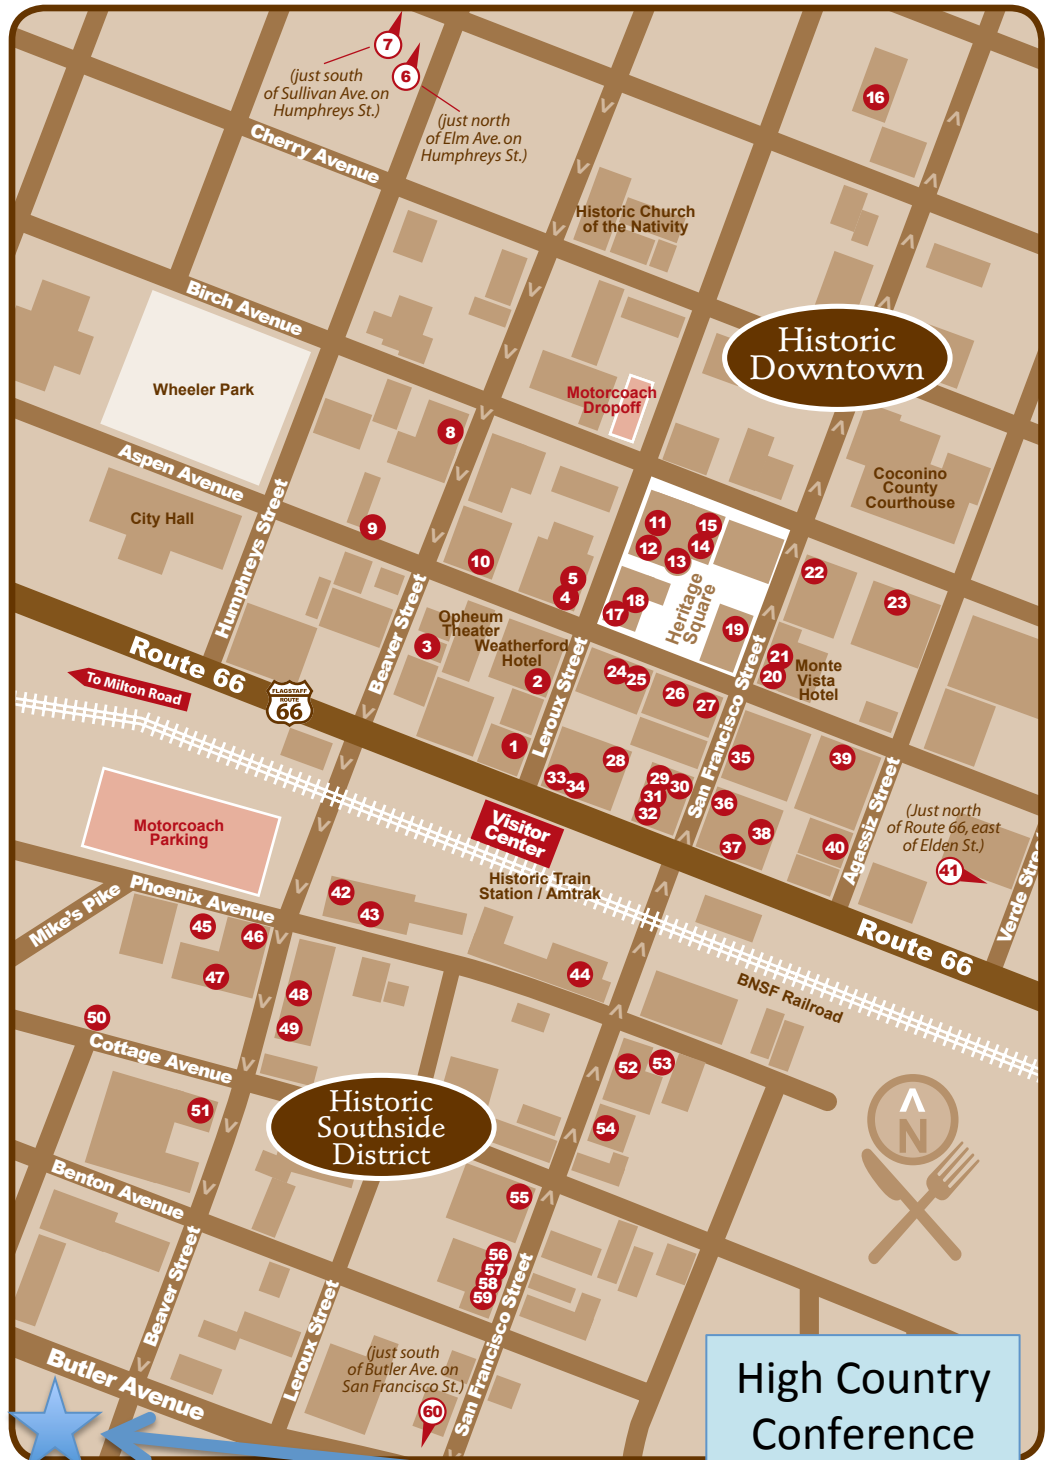

DOWNTOWN DINING

- 1 Alpine Pizza
- 2 Charly's Pub & Grill
- 3 Stage Left Sub Shop
- 4 Maloney's Tavern
- 5 San Felipe's Cantina
- 6 Josephine's Modern American Bistro
- 7 Kickstand Kafe *(Coffee house)*
- 8 Matterhorn Grill
- 9 Tropical Sno *(Shaved ice; summer only)*
- 10 Pay 'n Take Downtown Market
- 11 Bigfoot Bar-B-Que
- 12 Old Town Crêperie *(Closed in winter)*
- 13 Diablo Burger
- 14 Pesto Brothers Piazza
- 15 Brookside Chocolate Company
- 16 Brix Restaurant & Wine Bar
- 17 Moonson on the Rim
- 18 Cuveé 928
- 19 Late for the Train *(Coffee house)*
- 20 Rendevous Coffee House & Martini Bar
- 21 Pato Thai Cuisine
- 22 Route 66 Mini-Market
- 23 Birch Street Deli
- 24 Downtown Diner
- 25 Mountain Oasis
- 26 Pasto Cucina Italiana
- 27 Pita Pit
- 28 Black Bean Burrito Bar
- 29 Main Street Grill
- 30 Café Pickles
- 31 Flagstaff Coffee Company
- 32 Flagstaff Brewing Company
- 33 Collins' Irish Pub
- 34 Karma Sushi Bar & Tapas
- 35 Criollo Latin Kitchen
- 36 Martanne's Cafe
- 37 Grand Canyon Cafe
- 38 Mama Burger
- 39 Swaddee Thai Cuisine
- 40 The Green Room
- 41 Café Daily Fare *(Lunch only)*
- 42 Altitudes Bar & Grill
- 43 Tacos Locos
- 44 Lumberyard Brewing Company Taproom & Grille
- 45 Fratelli Pizza
- 46 Biff's Bagels
- 47 Beaver Street Brewery
- 48 Macy's Coffee House
- 49 La Bellavia
- 50 Cottage Place *(Dinner only)*
- 51 NiMarco's Pizza
- 52 Dara Thai
- 53 Greek Islands
- 54 Tinderbox Kitchen *(Dinner only)*
- 55 Mad Italian
- 56 Primo's Hot Dogs
- 57 Morning Glory Cafe
- 58 Del Rio Delicatessen
- 59 Cafe Olé
- 60 El Charro Café

Flagstaff

HISTORIC DOWNTOWN DINING MAP

For dining suggestions, directions and hours, as well as information about the many other dining opportunities throughout Flagstaff, visit:

FLAGSTAFF VISITOR CENTER
 One East Route 66 | Flagstaff, Arizona 86001-5530
 800-842-7293 | 928-774-9541
flagstaffarizona.org