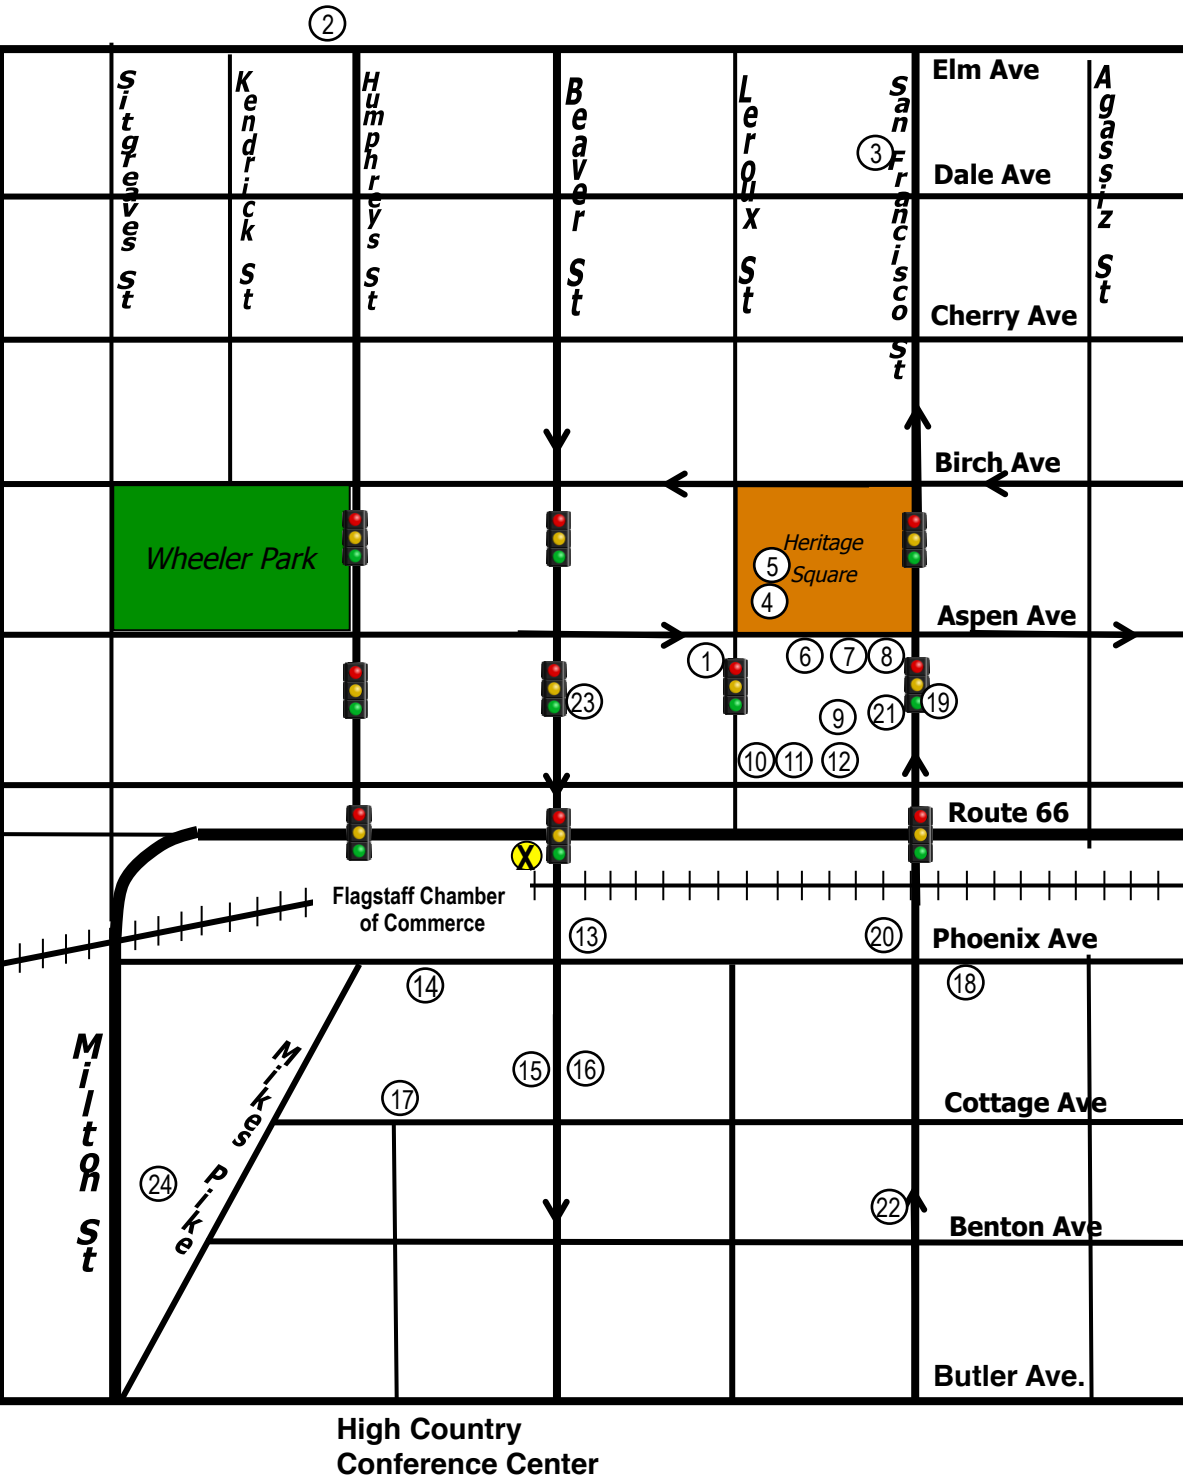

Flagstaff Chamber of Commerce Historic Downtown Dining Map

1. Charly's Pub & Grill → = *American*
2. Josephine's Modern American Bistro = *Fine Dining*
3. Brix Restaurant & Wine Bar → = *American*
4. Monsoon on the Rim → = *Asian, Bar & Tavern*
5. Cuvee' 928 → = *American, Wine Bar*
6. Mountain Oasis → = *American & Mediterranean*
7. Pasto Cucina Italiana → = *Italian, Fine Dining*
8. Pita Pit → = *Fast Food*
9. Main Street Grill → = *American*
10. Collins Irish Pub & Grill → = *Irish, Bar & Tavern*
11. Karma Sushi Bar & Tapas → = *Japanese*
12. Flagstaff Brewing Company → = *American, Microbrewery*
13. Altitudes Bar & Grill → = *American*
14. Fratelli Pizza → = *Pizza*
15. Beaver Street Brewery → = *American, Microbrewery*
16. Macy's Coffee House → = *Coffee House*
17. Cottage Place → = *Fine Dining*
18. Greek Islands → = *Greek / Mediterranean*
19. Criollo Latin Kitchen → = *Latin*
20. Lumberyard Brewing Co. Taproom & Grille = *American, Microbrewery*
21. The Wine Loft → = *Wine Bar*
22. Café Ole' → = *Mexican*
23. Stage Left Sub Shop → = *American (East Coast)*
24. Granny's Closet → = *American*