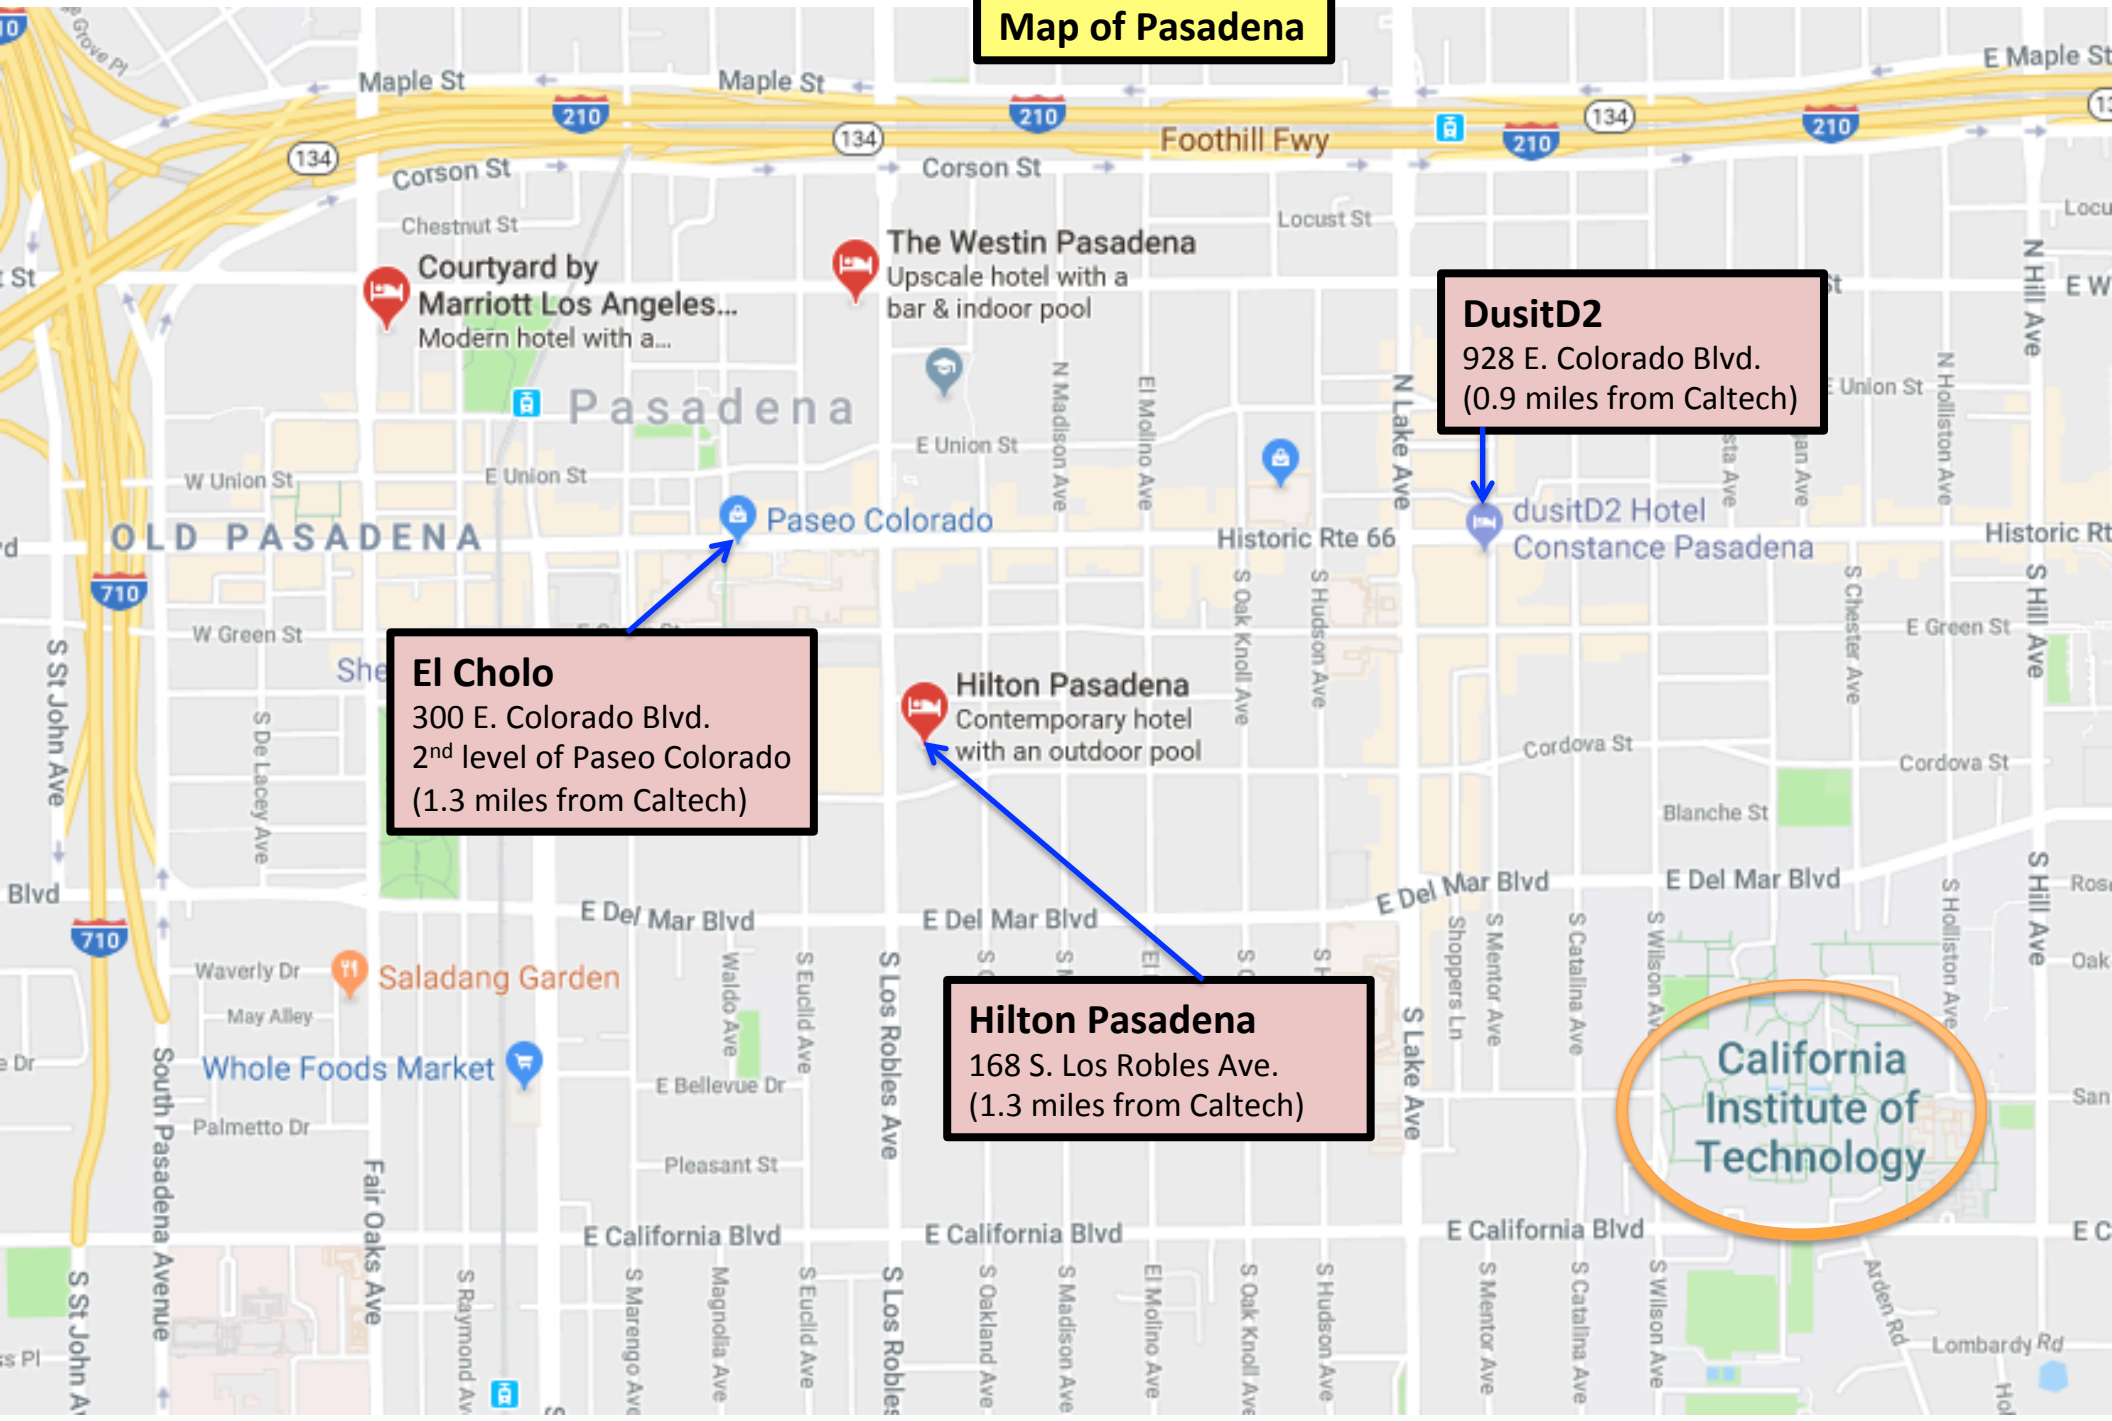

**Map of Pasadena**

**DusitD2**  
928 E. Colorado Blvd.  
(0.9 miles from Caltech)

**El Cholo**  
300 E. Colorado Blvd.  
2<sup>nd</sup> level of Paseo Colorado  
(1.3 miles from Caltech)

**Hilton Pasadena**  
168 S. Los Robles Ave.  
(1.3 miles from Caltech)