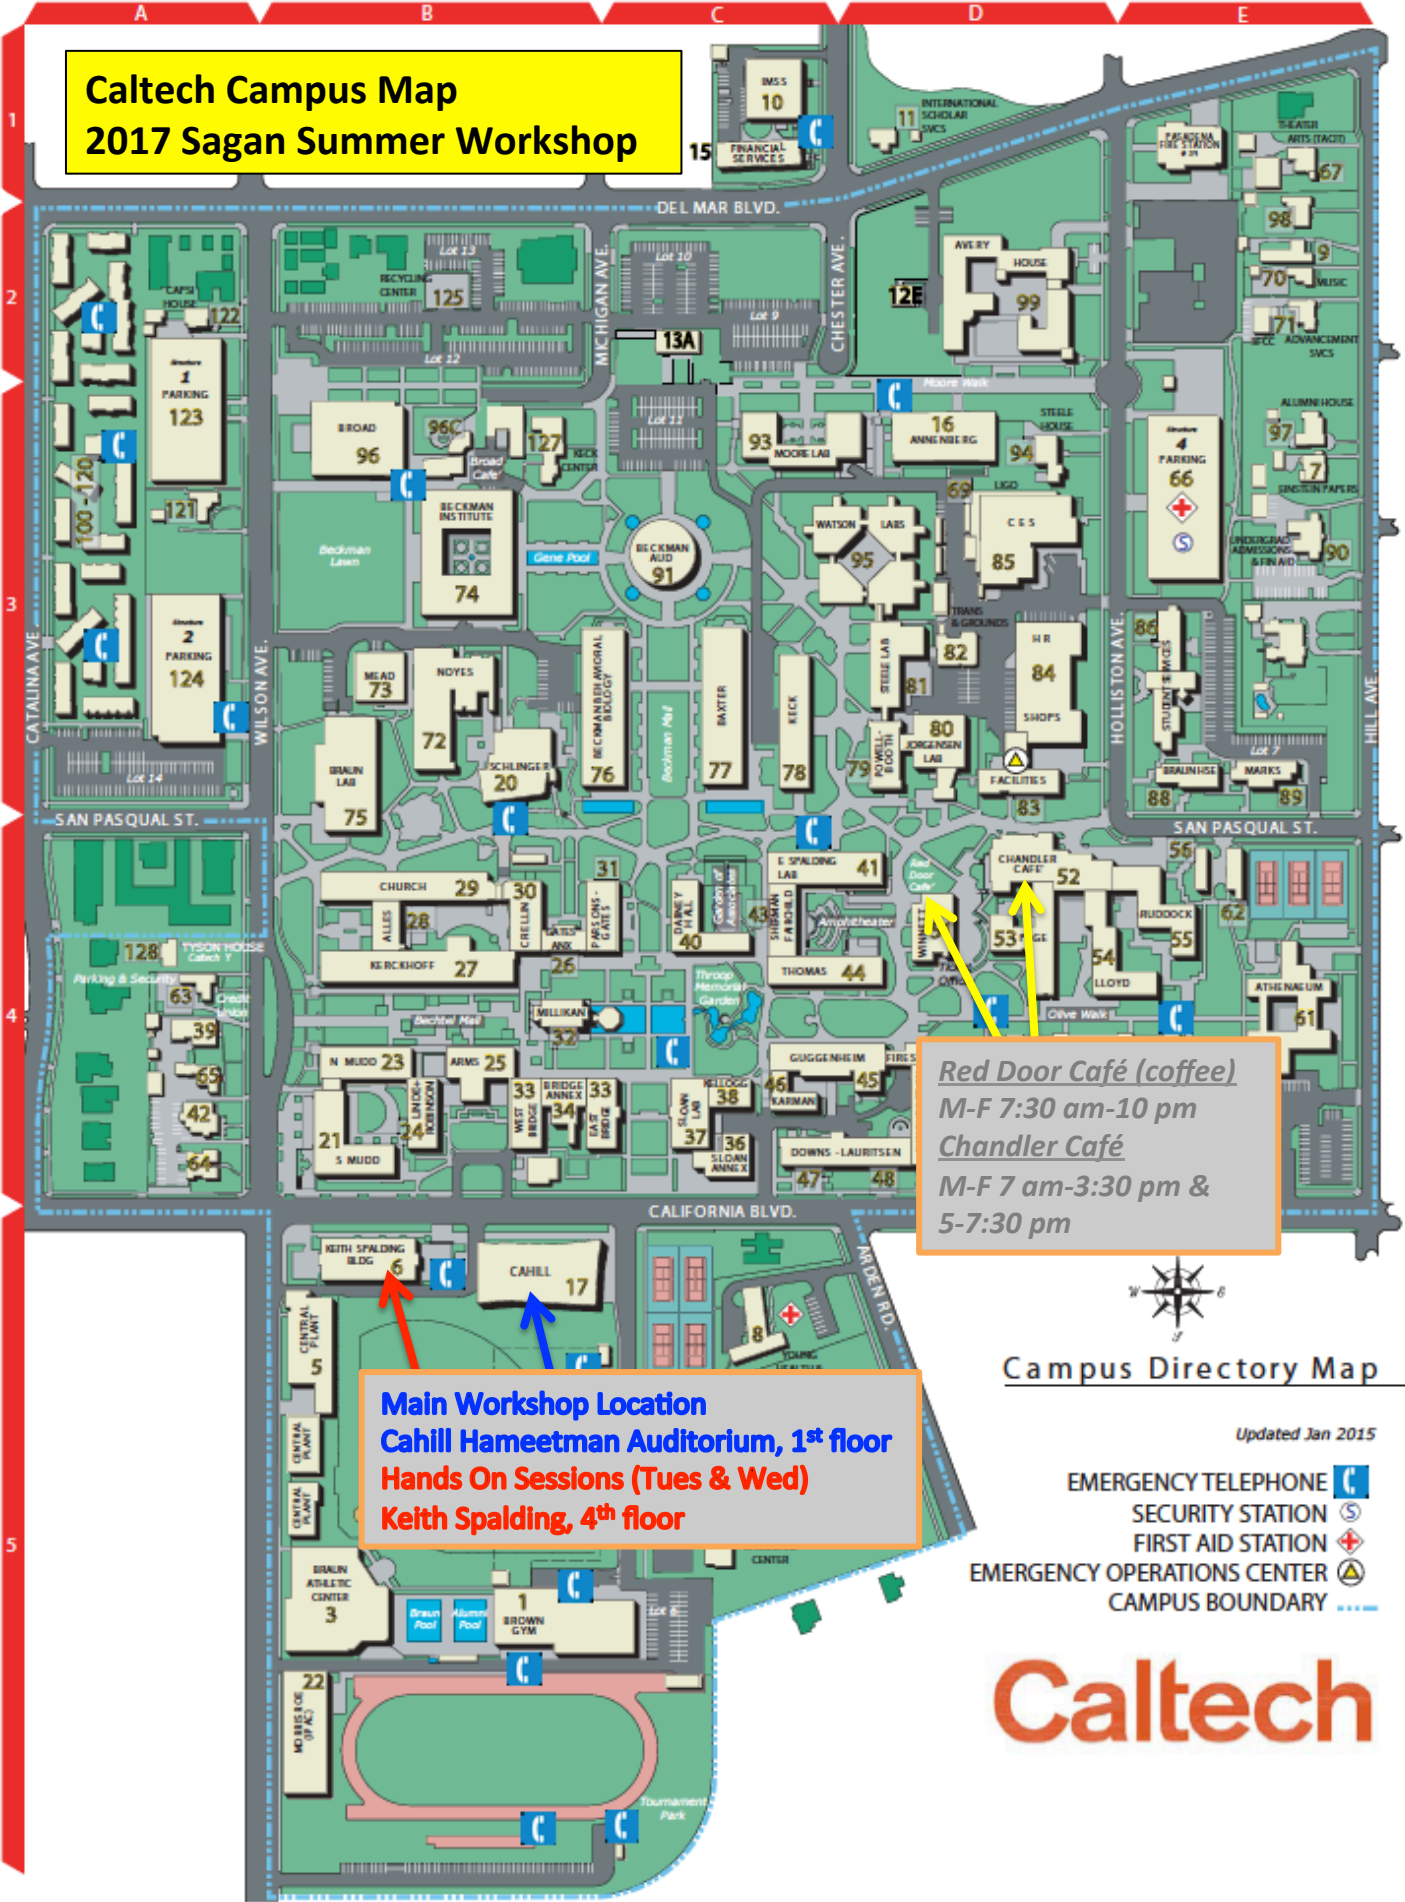

Caltech Campus Map

2017 Sagan Summer Workshop

Red Door Café (coffee)
M-F 7:30 am-10 pm
Chandler Café
M-F 7 am-3:30 pm &
5-7:30 pm

Main Workshop Location
Cahill Hameetman Auditorium, 1st floor
Hands On Sessions (Tues & Wed)
Keith Spalding, 4th floor

Campus Directory Map

Updated Jan 2015

- EMERGENCY TELEPHONE ☎
- SECURITY STATION Ⓢ
- FIRST AID STATION ⛑
- EMERGENCY OPERATIONS CENTER ⚠
- CAMPUS BOUNDARY ⋯

Caltech